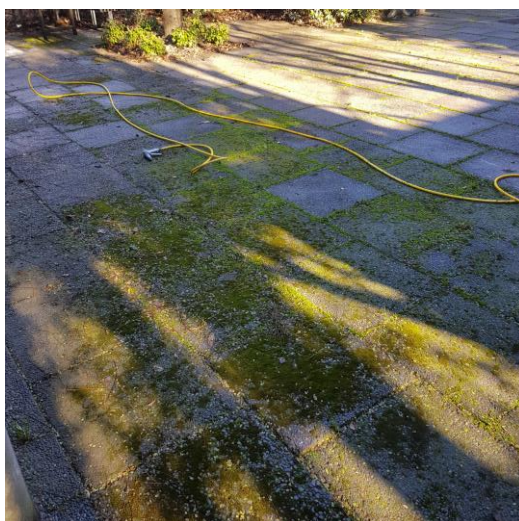

MOSS & MOULD TREATMENT

PRODUCTS YOU'LL NEED

Available in a variety of concentrates to suit your application.

SHOP NOW

APPLICATION

✓ Spray **Agent Blue Moss & Mould Kill** on the moss or mould infected area. Leave the roof for 3 months while that product works away over that time.

✓ Repeat as needed.

Please note that different concentrates of Agent Blue require different mix amounts with water, please read the label on your selected Agent Blue concentrate and mix it with water as instructed on the label before application.

Agent Blue Moss & Mould Kill concentrate options are:

- Ready to Go
- Home Owner
- Contractor
- Super Concentrate

To download the **SDS & Data Sheets** for these products please visit www.stratacote.co.nz/sds-and-data-sheets/

The information above is the best available to Stratacote Ltd and its affiliated companies relating to our products and the use of our products. It is based on tests believed to be reliable. Stratacote Ltd assumes no liability for any damages incurred in association with the use of the Agent Blue Moss & Mould Kill. Information is subject to change without notice.